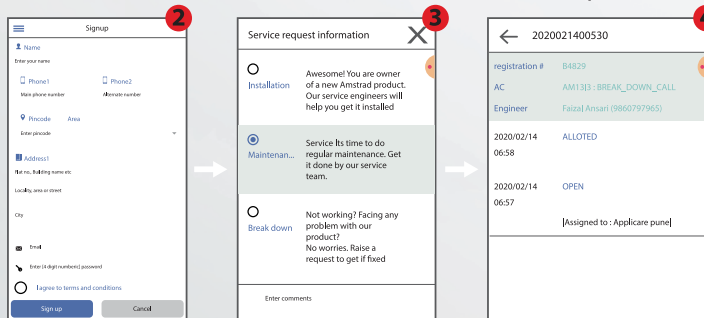

Ways to raise a Service Request

Download in Browser

1. Mobile App - app.amstradworld.com
2. Signup in the App with Name, Mobile Number and Address and create password to login
3. Go to the Amstrad Product List and Raise a Service Request.
4. Customer can track the status of the Service Request via the App.