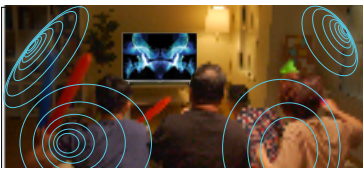

and many more apps

4K UHD delivers stunning visuals with sharp details

HDR 10

HDR 10 offer vibrant colors for a more realistic picture

Dolby Vision enhances picture quality with superior brightness, contrast & colors

Dolby Atmos delivers immersive surround sound for a richer experience

Up to 330 nits brightness delivers vivid picture quality

Chromecast allows wireless mirroring of your phone/laptop to the TV screen

Immersive viewing experience without intrusive bezels