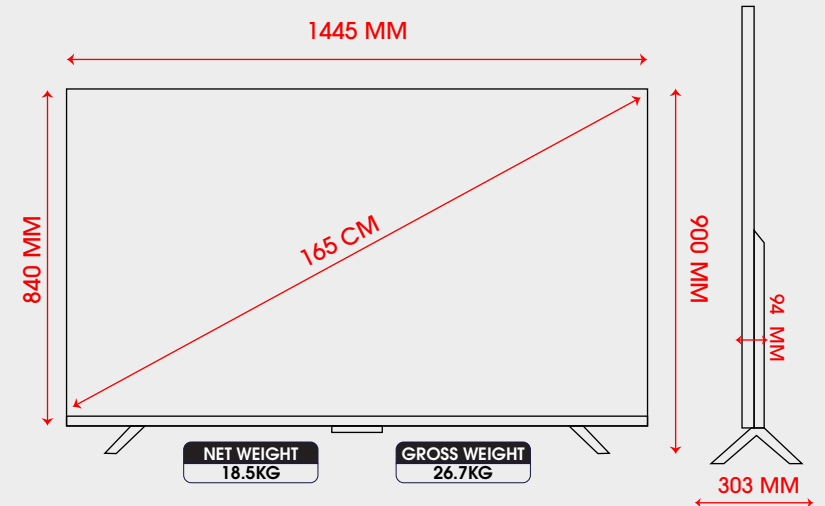

165CM 65" AM65UGMQ9A

1000NITS PEAK BRIGHTNESS	140ZONE LOCAL DIMMING	100000:1 CONTRAST RATIO	WCG WIDE COLOUR GAMUT ≥NTSC 120%

Google TV	MINIQUAD	4K UHD	20w Immersive Audio
Dolby VISION-ATMOS	HDR 10	MEMC	ALLM
2 GB RAM	16 GB ROM	MADE IN INDIA	

Binge on your Favourite Shows from Leading OTT Apps

and many more apps

TECHNICAL SPECIFICATIONS

Google Assistant	HLG	Google Play
Chromecast Built-in	Dual Band Wi-Fi 5G 2.4G	178° VIEWING ANGLE
ANDROID 11	BLUETOOTH 5.1 - 2 WAY	AV IN 3-IN-1
2xUSB PORT	3xHDMI (with eARC & CEC)	LAN
OPERATING VOLTAGE 110V-240VAC 50/60Hz	POWER CONSUMPTION 380 WATTS	STD BY POWER CONSUMPTION ≤0.5W