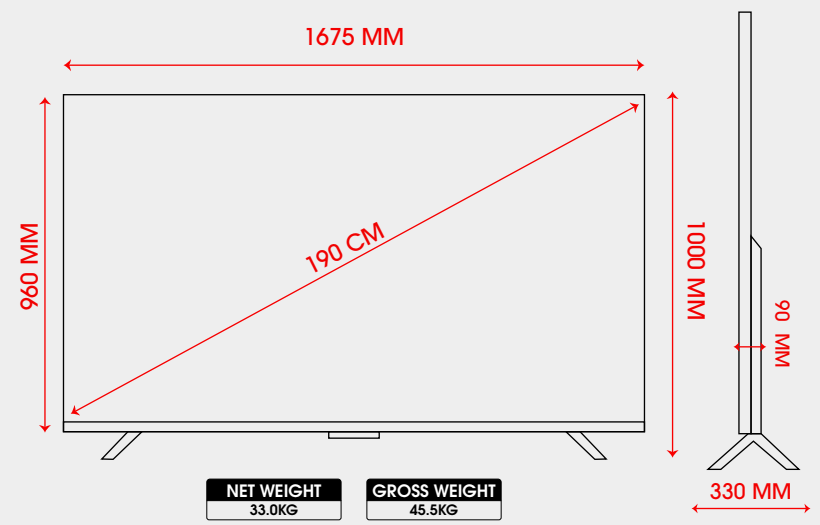

## TECHNICAL SPECIFICATIONS

<b>1400:1</b> NATIVE CONTRAST RATIO	Google Play	Google Assistant
<i>Bezel Less</i> DESIGN	ANDROID 11	Chromecast Built-in
2xUSB PORT	3xHDMI (with eARC & CEC)	LAN
BLUETOOTH 5.1 - 2 WAY	AV IN 3-IN-1	Dual Band Wi-Fi 5G 2.4G
OPERATING VOLTAGE 110V-240VAC 50/60Hz	POWER CONSUMPTION 280 WATTS	STD BY POWER CONSUMPTION ≤0.5W