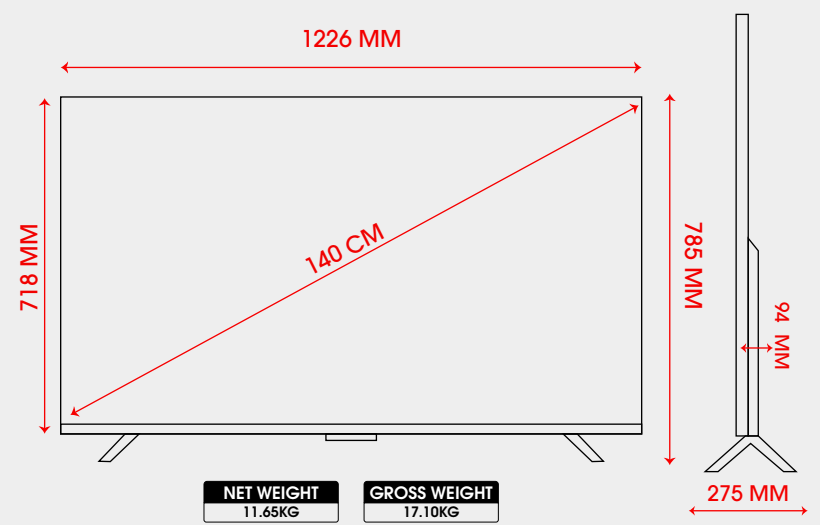

140CM 55" AM55UGSQ9A

120Hz REFRESH RATE	GAME MODE	2.1 CHANNEL	30W SPEAKER	20W SUB-WOOFER	WCG Wide Colour gamut ≈NTSC 93%

Google TV	QLED	4K UHD	300 nits Brightness
HDR 10	MEMC	ALLM	HLG
Dolby VISION-ATMOS	3 GB RAM	16 GB ROM	MADE IN INDIA

Binge on your Favourite Shows from Leading OTT Apps

and many more apps

TECHNICAL SPECIFICATIONS

5000:1 NATIVE CONTRAST RATIO	Google Play	Google Assistant
Bezel Less DESIGN	ANDROID 11	Chromecast Built-in
2x USB PORT	3x HDMI (with eARC & CEC)	LAN
BLUETOOTH 5.1 - 2 WAY	AV IN 3-IN-1	Dual Band Wi-Fi 5G 2.4G
OPERATING VOLTAGE 110V-240VAC 50/60Hz	POWER CONSUMPTION 160 WATTS	STD BY POWER CONSUMPTION ≤0.5W