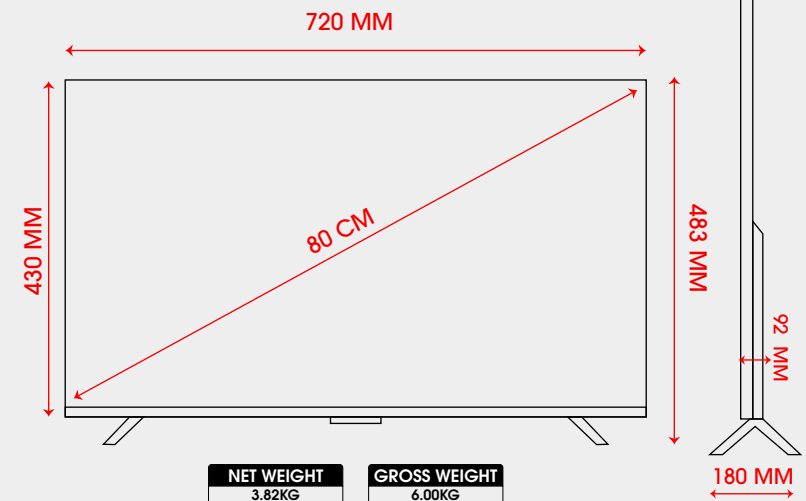

80CM 32" AM32HGQ9B

Google TV

QLED

300 nits
Brightness

**HD
ready**

24 Watts
Speaker

HDR 10

DOLBY
DIGITAL PLUS

**Bezel
LESS
DESIGN**

Dual Band
Wi-Fi
2.4G/5G

1GB RAM

8 GB ROM

MADE IN INDIA

TECHNICAL SPECIFICATIONS

**3000:1 NATIVE
CONTRAST RATIO**

**60Hz
REFRESH RATE**

HLG

ANDROID 14

Google Play

**Chromecast
Built-in**

**BLUETOOTH
5.1 - 2 WAY**

**3xHDMI
(ARC + CEC)**

2xUSB PORT

**Google
Assistant**

**OPTICAL
OUT**

LAN

**OPERATING
VOLTAGE**

100V-240VA, 50/60HZ

**POWER
CONSUMPTION**

60 WATTS

**STD BY POWER
CONSUMPTION**

≤0.5W