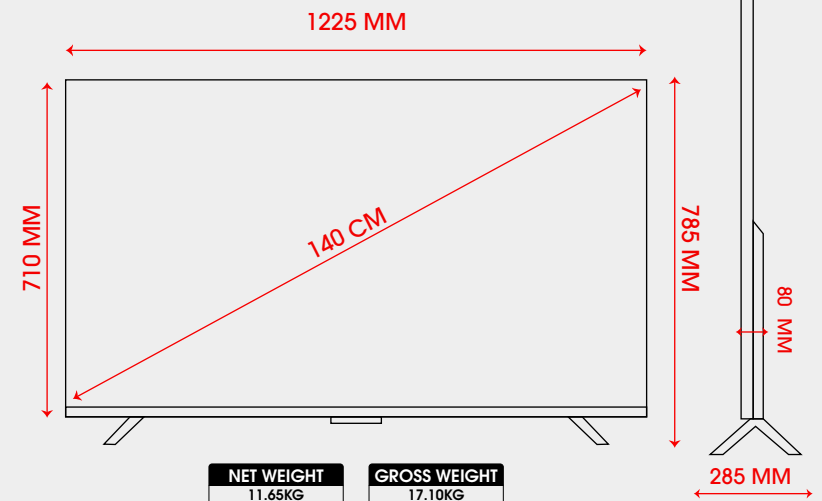

140CM 55" AM55UGQ9B

120Hz
REFRESH RATE

GAME MODE

30W
SPEAKER

330 nits
Brightness

Google TV

QLED

4K UHD

HDR 10

HLG

MEMC

ALLM

Dolby
VISION-ATMOS

Google Assistant

2 GB RAM

32 GB ROM

MADE IN INDIA

Binge on your Favourite Shows from Leading OTT Apps

NETFLIX

prime video

YouTube

YouTube Kids

Spotify

apple tv

and many more apps

TECHNICAL SPECIFICATIONS

5000:1 NATIVE
CONTRAST RATIO

Google Play

Dual Band
WI-FI
2.4G/5G

BEZEL LESS
DESIGN

ANDROID 14

Chromecast
Built-in

2xUSB PORT

3xHDMI
(with eARC & CEC)

LAN

BLUETOOTH
5.1 (2 WAY)

AV IN 3-IN-1

178° VIEWING
ANGLE

OPERATING
VOLTAGE

100V-240VAC 50/60HZ

POWER
CONSUMPTION

120 WATTS

STD BY POWER
CONSUMPTION

≤0.5W