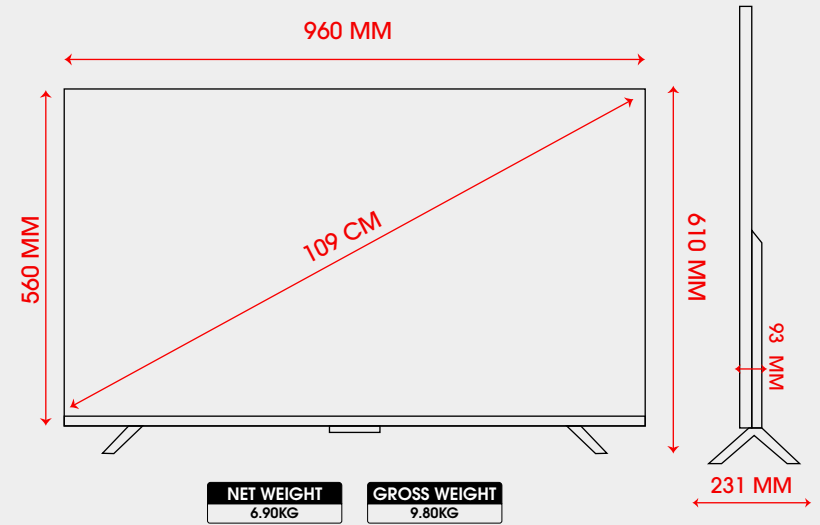

TECHNICAL SPECIFICATIONS

1200:1 NATIVE CONTRAST RATIO	60Hz REFRESH RATE	BLUETOOTH 5.0 - 2 WAY
ANDROID 14	MIRACAST	OTA UPDATE
HEADPHONE	HDMI 2 (2.0)	USB PORT 2 (2.0)
HOT MODE	OPTICAL OUT	LAN
OPERATING VOLTAGE	POWER CONSUMPTION	STD BY POWER CONSUMPTION
100V-240VAC 50/60HZ	75 WATTS	≤0.5W