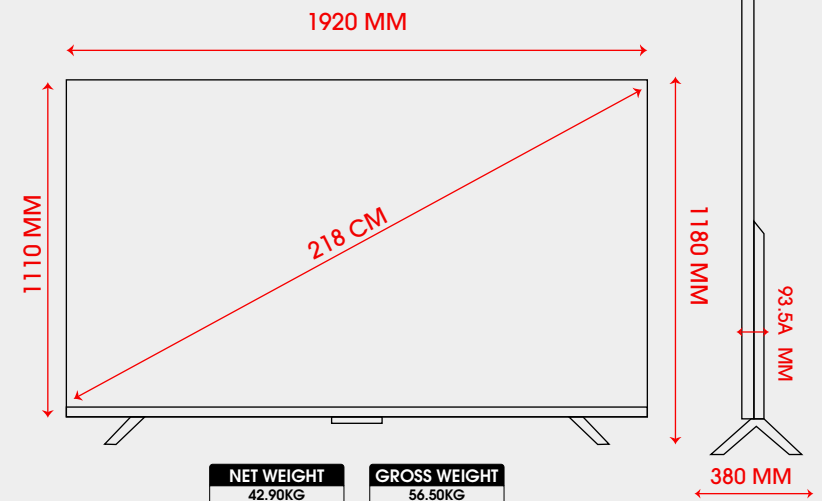

## TECHNICAL SPECIFICATIONS

**5000:1** NATIVE  
CONTRAST RATIO

**Google Play**

**Dual Band**  
Wi-Fi  
2.4G/5G

**BEZEL**  
LESS  
DESIGN

**ANDROID 11**

**Chromecast**  
Built-in

**2x USB PORT**

390 WATTS

**STD BY POWER**  
CONSUMPTION

≤0.5W