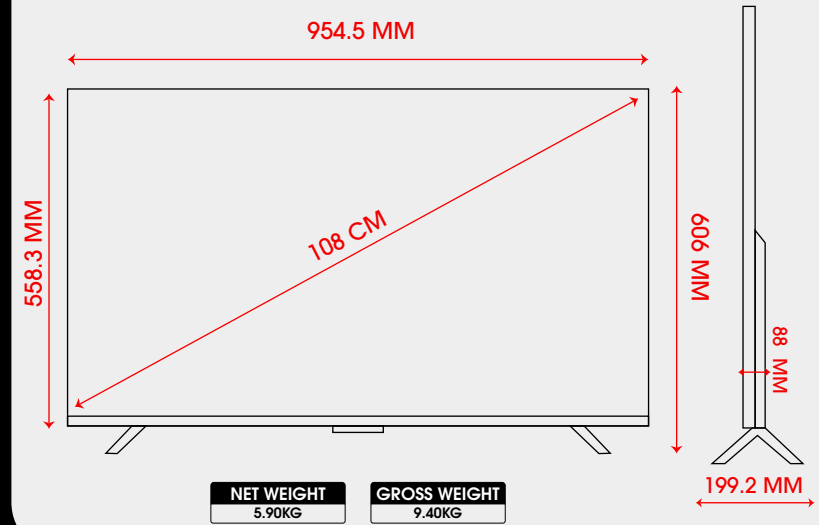

60 WATTS

**STD BY POWER  
CONSUMPTION**

≤0.5W

**108CM 43" AM43FG9B**

Google TV	Full HD	300 nits Brightness	24 Watts Speaker
Bezel Less DESIGN	HDR 10	DOLBY DIGITAL PLUS	Google Assistant
Dual Band Wi-Fi 2.4G/5G	1 GB RAM	8 GB ROM	MADE IN INDIA

### TECHNICAL SPECIFICATIONS

1200:1 NATIVE CONTRAST RATIO	60Hz REFRESH RATE	HLG
ANDROID 14	Google Play	Chromecast Built-in
BLUETOOTH 5.1 - 2 WAY	3xHDMI (ARC + CEC)	2xUSB PORT
178° VIEWING ANGLE	OPTICAL OUT	LAN
OPERATING VOLTAGE 100V-240VA, 50/60HZ	POWER CONSUMPTION 75 WATTS	STD BY POWER CONSUMPTION ≤0.5W