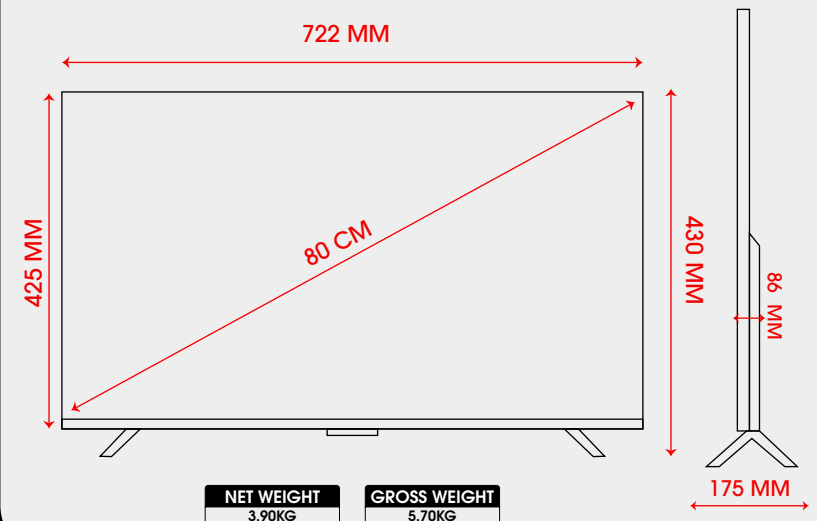

TECHNICAL SPECIFICATIONS

1200:1 NATIVE CONTRAST RATIO	60Hz REFRESH RATE	BLUETOOTH 5.0
ANDROID 14	KINDLINK	OTA UPDATE
HEADPHONE	HDMI 2 (2.0)	USB PORT 2 (2.0)
HOTEL MODE	OPTICAL OUT	LAN
OPERATING VOLTAGE 100V-240VAC 50/60HZ	POWER CONSUMPTION 50 WATTS	STD BY POWER CONSUMPTION ≤0.5W