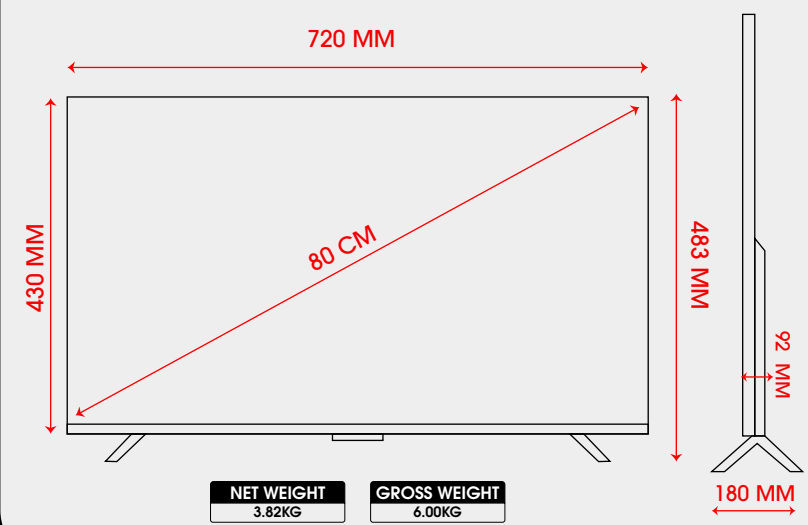

### TECHNICAL SPECIFICATIONS

<b>3000:1</b> NATIVE CONTRAST RATIO	<b>60Hz</b> REFRESH RATE	<b>HLG</b>
<b>ANDROID 14</b>	<b>Google Play</b>	<b>Chromecast</b> Built-in
<b>BLUETOOTH</b> 5.1 - 2 WAY	<b>3xHDMI</b> (ARC + CEC)	<b>2xUSB PORT</b>
<b>178°</b> VIEWING ANGLE	<b>OPTICAL</b> OUT	<b>LAN</b>
<b>OPERATING</b> VOLTAGE	<b>POWER</b> CONSUMPTION	<b>STD BY POWER</b> CONSUMPTION
100V-240VA, 50/60HZ	60 WATTS	≤0.5W