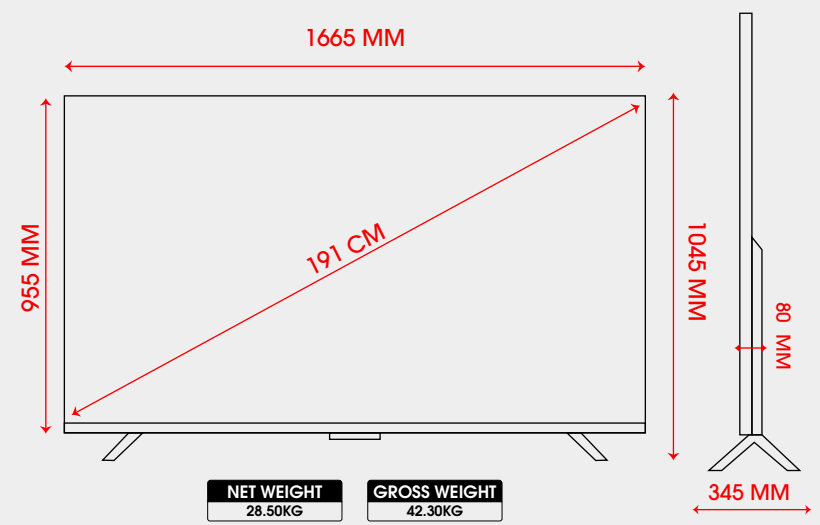

### TECHNICAL SPECIFICATIONS

- 1400 :1** NATIVE CONTRAST RATIO
- Google Play
- Dual Band (WI-FI) 2.4G/5G
- BEZEL LESS DESIGN
- ANDROID 14
- Chromecast Built-in
- 2x USB PORT
- 3x HDMI (with eARC & CEC)
- LAN
- BLUETOOTH 5.1 (2 WAY)
- AV IN 3-IN-1
- 178° VIEWING ANGLE
- OPERATING VOLTAGE: 110V-240VAC 50/60HZ
- POWER CONSUMPTION: 190 WATTS
- STD BY POWER CONSUMPTION: ≤0.5W

### TECHNICAL SPECIFICATIONS

- 1400:1** NATIVE CONTRAST RATIO
- Google Play
- Dual Band (WI-FI) 2.4G/5G
- BEZEL LESS DESIGN
- ANDROID 14
- Chromecast Built-in
- 2x USB PORT
- 3x HDMI (with eARC & CEC)
- LAN
- BLUETOOTH 5.1 (2 WAY)
- AV IN 3-IN-1
- 178° VIEWING ANGLE
- OPERATING VOLTAGE: 100V-240VAC 50/60HZ
- POWER CONSUMPTION: 250 WATTS
- STD BY POWER CONSUMPTION: ≤0.5W