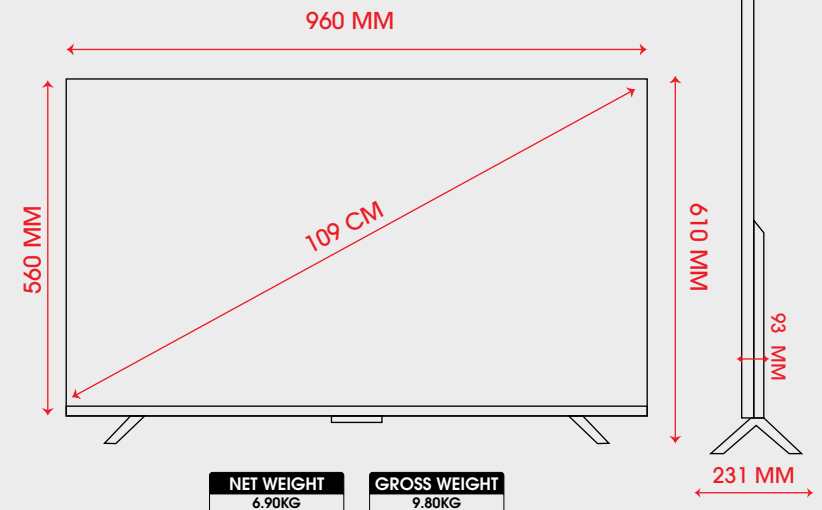

## TECHNICAL SPECIFICATIONS

**1200:1** NATIVE  
CONTRAST RATIO

**60Hz**  
REFRESH RATE

📶 **BLUETOOTH**  
5.0 - 2 WAY

🤖 **ANDROID 14**

📺 **MIRACAST**

📺 **OTA  
UPDATE**

🔌 **AV-IN**

📺 **HDMI 3 (2.0)**

📺 **USB PORT**  
2 (2.0)

**HOT  
MODE**

📺 **OPTICAL  
OUT**

📺 **LAN**

⚡ **OPERATING  
VOLTAGE**

100V-240VAC 50/60HZ

⚡ **POWER  
CONSUMPTION**

75 WATTS

☀️ **STD BY POWER  
CONSUMPTION**

≤0.5W