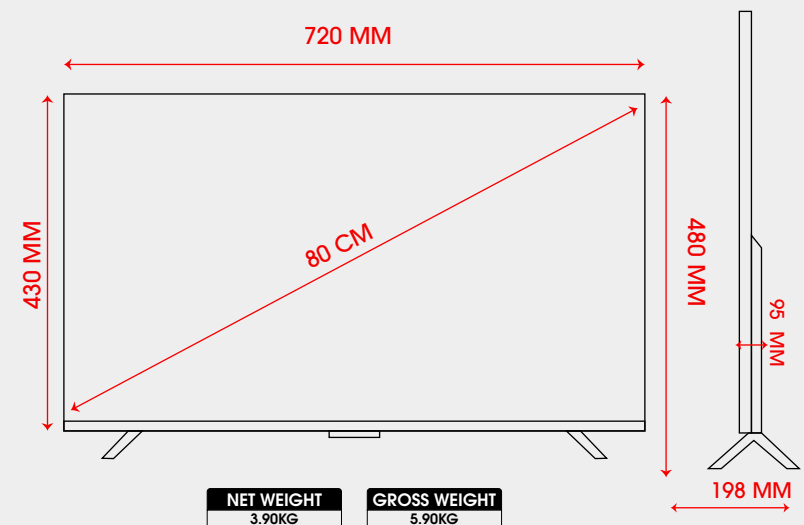

TECHNICAL SPECIFICATIONS

1200:1 NATIVE CONTRAST RATIO	60Hz REFRESH RATE	BLUETOOTH 5.0 - 2 WAY
ANDROID 14	MIRACAST	OTA UPDATE
HEADPHONE	HDMI 2 (2.0)	USB PORT 2 (2.0)
HOT MODE	OPTICAL OUT	LAN
OPERATING VOLTAGE	POWER CONSUMPTION	STD BY POWER CONSUMPTION
100V-240VAC 50/60HZ	55 WATTS	≤0.5W