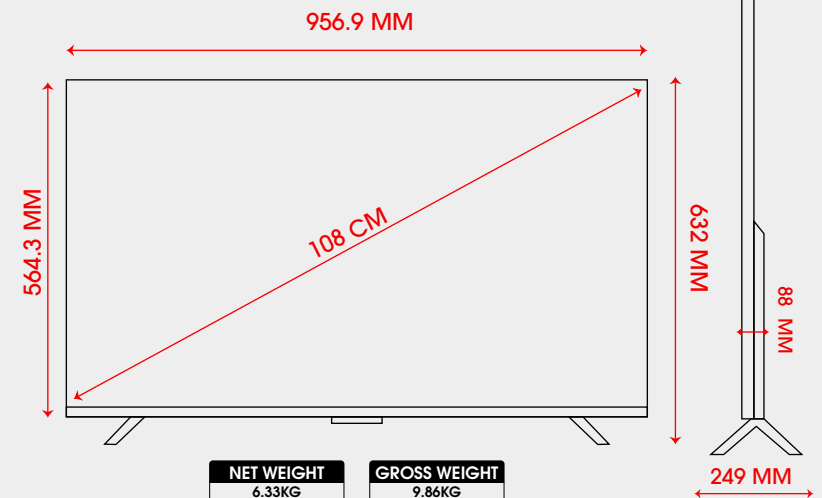

108CM 43" AM43UGQ9B

120Hz
REFRESH RATE

GAME MODE

30W
SPEAKER

330 nits
Brightness

Google TV

QLED

4K UHD

HDR 10

HLG

MEMC

ALLM

Dolby
VISION-ATMOS

Google Assistant

2 GB RAM

32 GB ROM

MADE IN INDIA

Binge on your Favourite Shows from Leading OTT Apps

and many more apps

TECHNICAL SPECIFICATIONS

5000:1 NATIVE
CONTRAST RATIO

Google Play

Dual Band
WI-FI
2.4G/5G

BEZEL LESS
DESIGN

ANDROID 14

Chromecast
Built-in

2x USB PORT

3x HDMI
(with eARC & CEC)

LAN

BLUETOOTH
5.1 (2 WAY)

AV IN 3-IN-1

178° VIEWING
ANGLE

OPERATING
VOLTAGE
100V-240VAC 50/60HZ

POWER
CONSUMPTION
108 WATTS

STD BY POWER
CONSUMPTION
≤0.5W