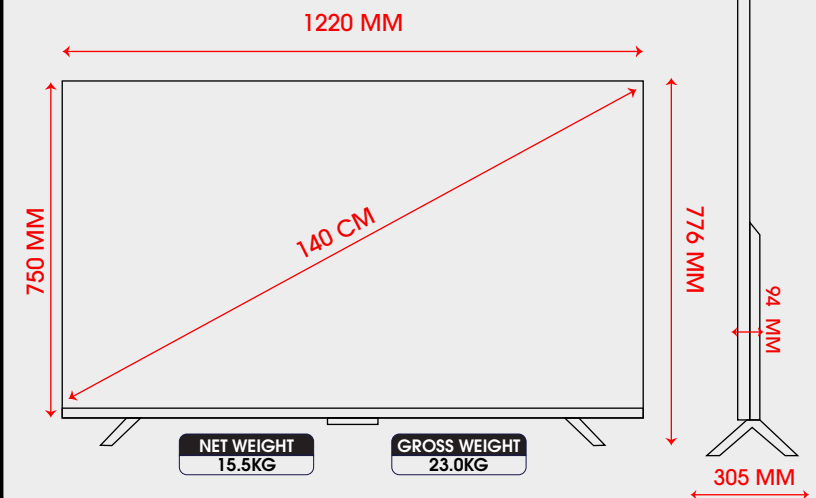

140CM 55" AM55UGMQ9A

800 NITS
PEAK BRIGHTNESS

140 ZONE
LOCAL DIMMING

100000:1
CONTRAST RATIO

WCG
WIDE COLOUR GAMUT
≥NTSC 95%

Google TV

MINIQUAD

4K UHD

20w
Immersive Audio

Dolby
VISION-ATMOS

HDR 10

MEMC

ALLM

2 GB RAM

16 GB ROM

MADE IN INDIA

Binge on your Favourite Shows from Leading OTT Apps

NETFLIX

JioKube

ZEE5

WOLFX

prime video

YouTube

YouTube Kids

Spotify

Apple tv

and many more apps

TECHNICAL SPECIFICATIONS

Google Assistant

HLG

Google Play

Chromecast Built-in

Dual Band Wi-Fi 5G 2.4G

178° VIEWING ANGLE

ANDROID 11

BLUETOOTH 5.1 - 2 WAY

AV IN 3-IN-1

2x USB PORT

3x HDMI (with eARC & CEC)

LAN

OPERATING VOLTAGE

110V-240VAC 50/60Hz

POWER CONSUMPTION

210 WATTS

STD BY POWER CONSUMPTION

≤0.5W