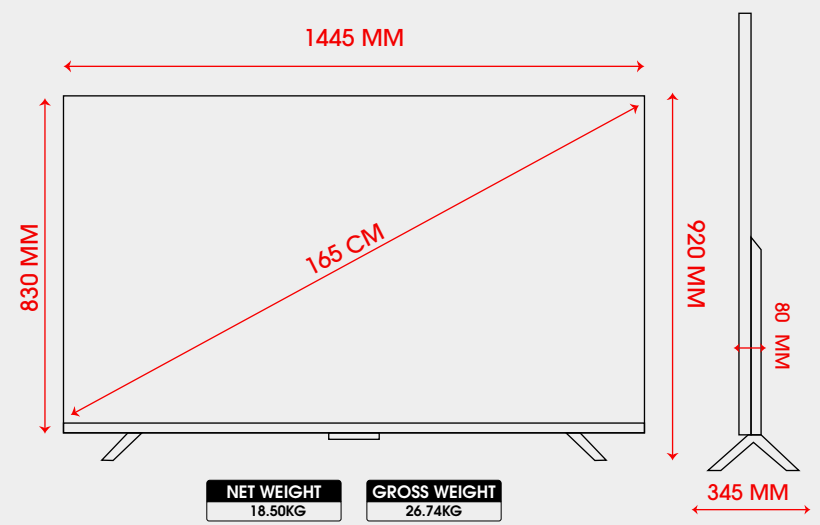

### TECHNICAL SPECIFICATIONS

- 1400 :1** NATIVE CONTRAST RATIO
- Google Play
- Dual Band (WI-FI) 2.4G/5G
- BEZEL LESS DESIGN
- ANDROID 14
- Chromecast Built-in
- 2x USB PORT
- 3x HDMI (with eARC & CEC)
- LAN
- BLUETOOTH 5.1 (2 WAY)
- AV IN 3-IN-1
- 178° VIEWING ANGLE
- OPERATING VOLTAGE: 110V-240VAC 50/60HZ
- POWER CONSUMPTION: 190 WATTS
- STD BY POWER CONSUMPTION: ≤0.5W