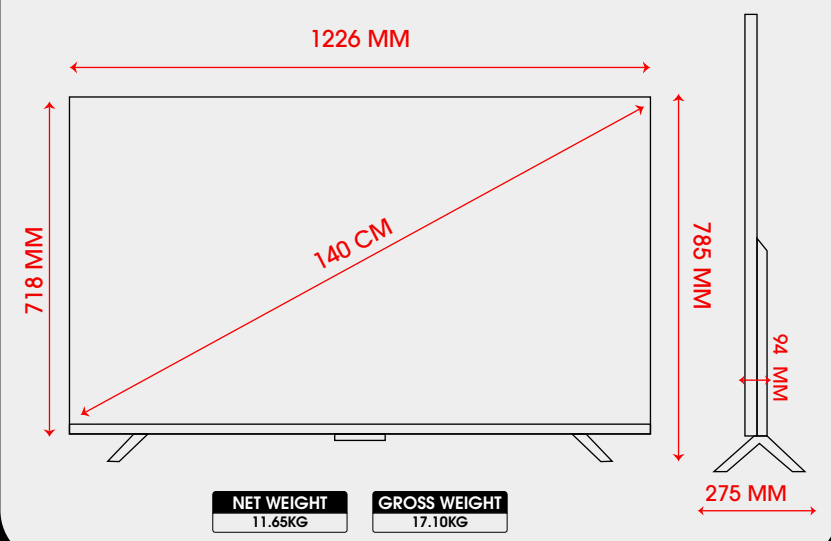

TECHNICAL SPECIFICATIONS

1300:1 NATIVE CONTRAST RATIO	60Hz REFRESH RATE	HLG
ANDROID 14	Google Play	Chromecast Built-in
BLUETOOTH 5.1 - 2 WAY	3xHDMI (ARC + CEC)	2xUSB PORT
178° VIEWING ANGLE	OPTICAL OUT	LAN
OPERATING VOLTAGE	POWER CONSUMPTION	STD BY POWER CONSUMPTION
100V-240VA, 50/60HZ	115 WATTS	≤0.5W