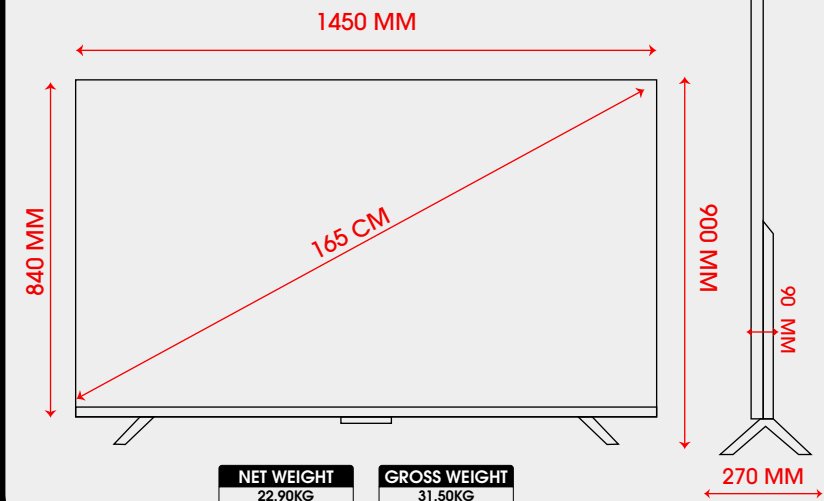

165CM 65" AM65UGSQ9A

120Hz
REFRESH RATE

GAME MODE

2.1
CHANNEL

30W
SPEAKER

20W
SUB-WOOFER

WCG
Wide Colour gamut
≈NTSC 93%

Google TV

QLED

4K UHD

300 nits
Brightness

HDR 10

MEMC

ALLM

HLG

Dolby
VISION-ATMOS

3 GB RAM

16 GB ROM

MADE IN INDIA

Binge on your Favourite Shows from Leading OTT Apps

NETFLIX

prime video

YouTube

YouTube Kids

Spotify

Apple tv

and many more apps

TECHNICAL SPECIFICATIONS

1300:1 NATIVE
CONTRAST RATIO

Google Play

Google Assistant

Bezel Less
DESIGN

ANDROID 11

Chromecast Built-in

2x USB PORT

3x HDMI
(with eARC & CEC)

LAN

BLUETOOTH 5.1 - 2 WAY

AV IN 3-IN-1

Dual Band Wi-Fi 5G 2.4G

OPERATING VOLTAGE

110V-240VAC 50/60Hz

POWER CONSUMPTION

210 WATTS

STD BY POWER CONSUMPTION

≤0.5W