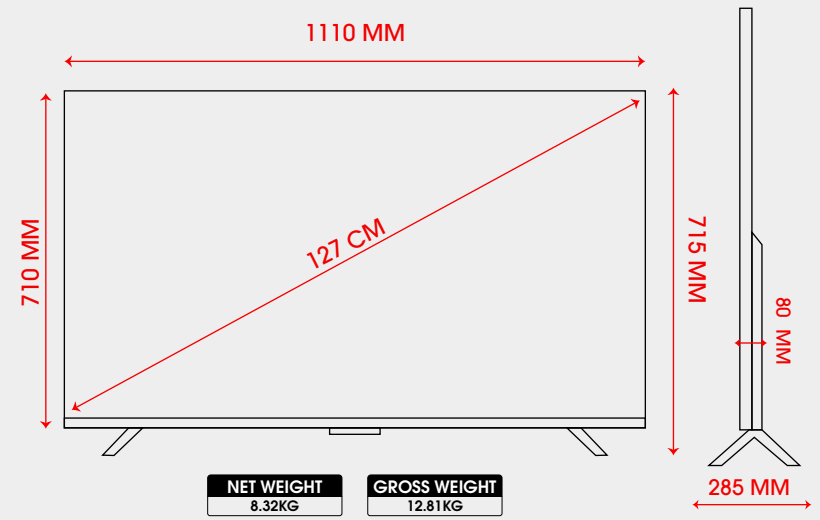

## TECHNICAL SPECIFICATIONS

<b>5000:1</b> NATIVE CONTRAST RATIO	Google Play	Dual Band (WI-FI) 2.4G/5G
BEZEL LESS DESIGN	ANDROID 14	Chromecast Built-in
2xUSB PORT	3xHDMI (with eARC & CEC)	LAN
BLUETOOTH 5.1 (2 WAY)	AV IN 3-IN-1	178° VIEWING ANGLE
OPERATING VOLTAGE 100V-240VAC 50/60HZ	POWER CONSUMPTION 110 WATTS	STD BY POWER CONSUMPTION ≤0.5W